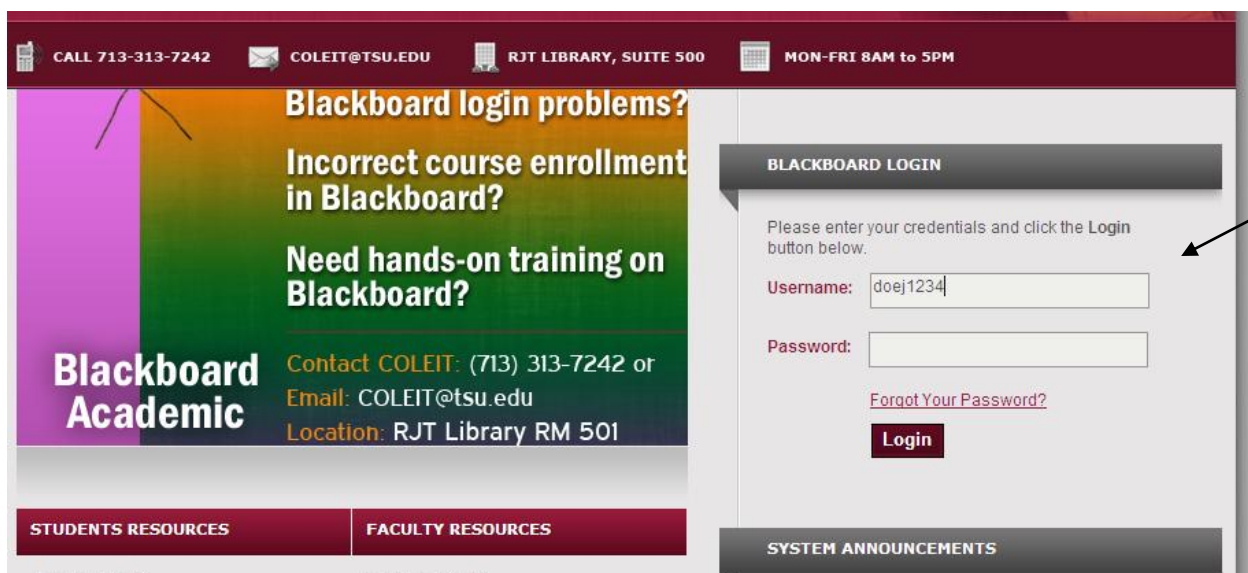

How to Log into Blackboard:

1. Go to <http://www.tsu.edu>
2. At the top of the page click on **Quick Links**

3. Under Quick links click on **Blackboard Login**
4. For your username enter (Lastname + first initial + last four digits of T Number)
No spaces in between i.e. John Doe (T00001234) username will be **doej1234**

5. For Password enter 6 digits date of birth (MMDDYY)

For of date of birth that is **2nd of December 1990**, Password will be **120290**