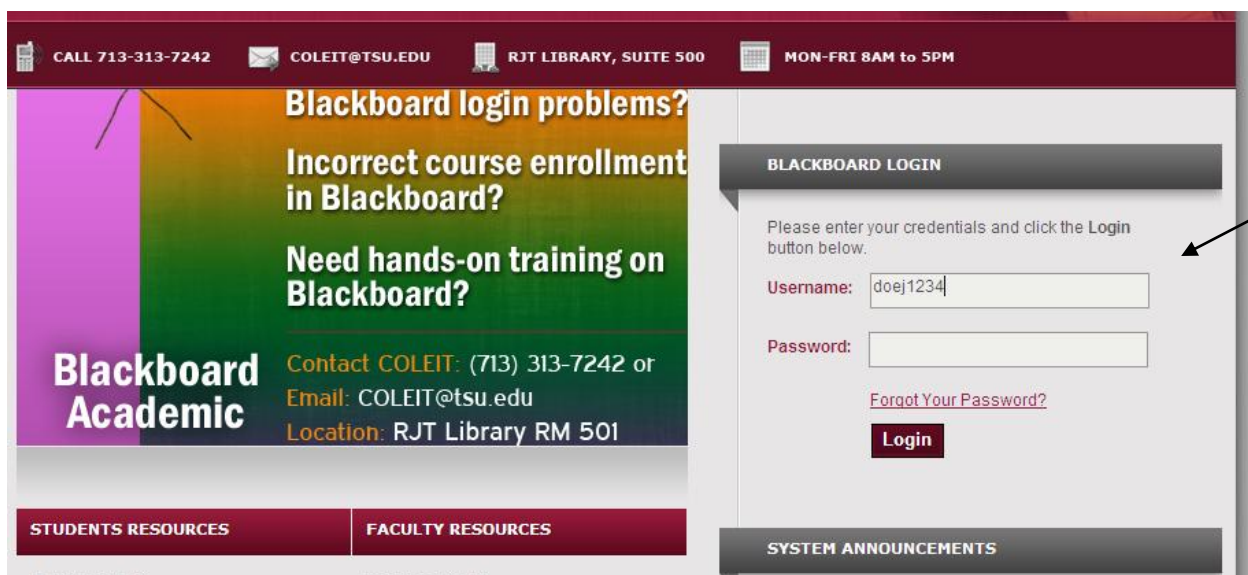

## How to Log into Blackboard:

1. Go to <http://www.tsu.edu>
2. At the top of the page click on **Quick Links**

3. Under Quick links click on **Blackboard Login**
4. For your username enter (Lastname + first initial + last four digits of T Number)  
No spaces in between i.e. John Doe (T00001234) username will be **doej1234**