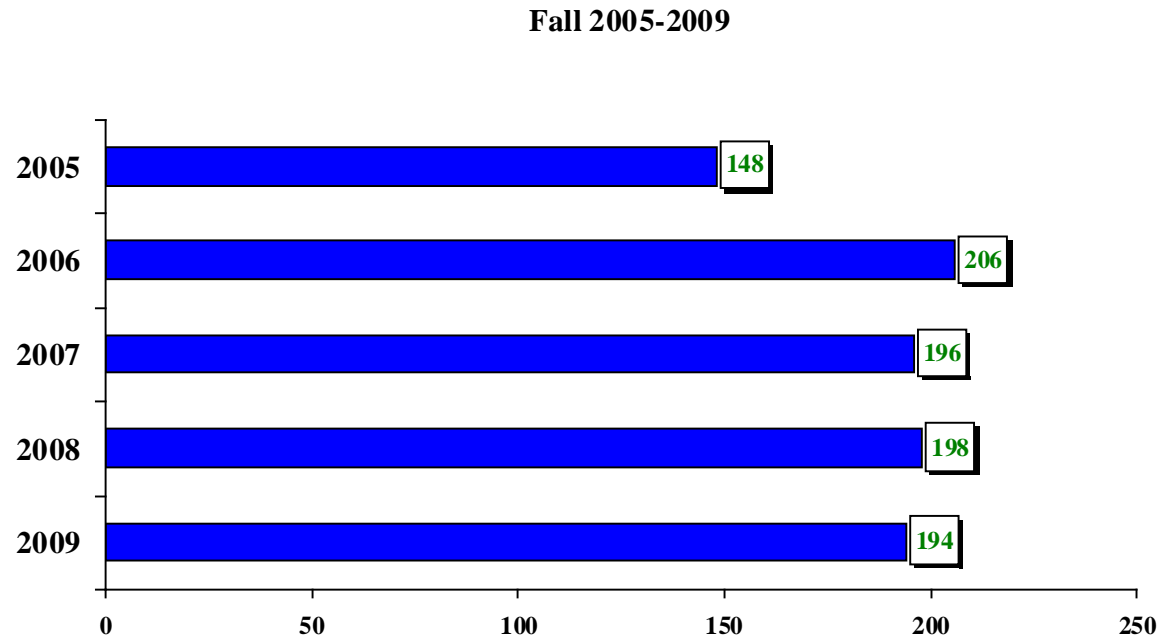

TOTAL CLASS ROOM UTILIZATION Fall 2005 - 2009

Class Room Utilization	Fall 2005	Fall 2006	Fall 2007	Fall 2008	Fall 2009
Total Rooms in Use	148	206	196	198	194

TOTAL CLASS ROOM UTILIZATION BY HOURS
Fall 2005 – 2009