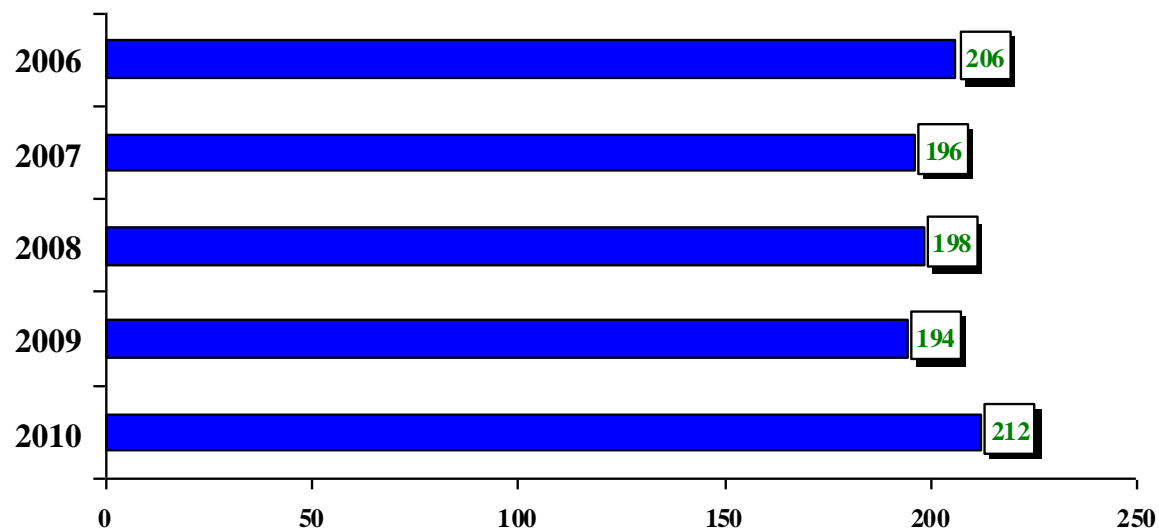

TOTAL CLASS ROOM UTILIZATION Fall 2006 - 2010

Class Room Utilization	Fall 2006	Fall 2007	Fall 2008	Fall 2009	Fall 2010
Total Rooms in Use	206	196	198	194	212

Fall 2006-2010

TOTAL CLASS ROOM UTILIZATION BY HOURS
Fall 2006 – 2010