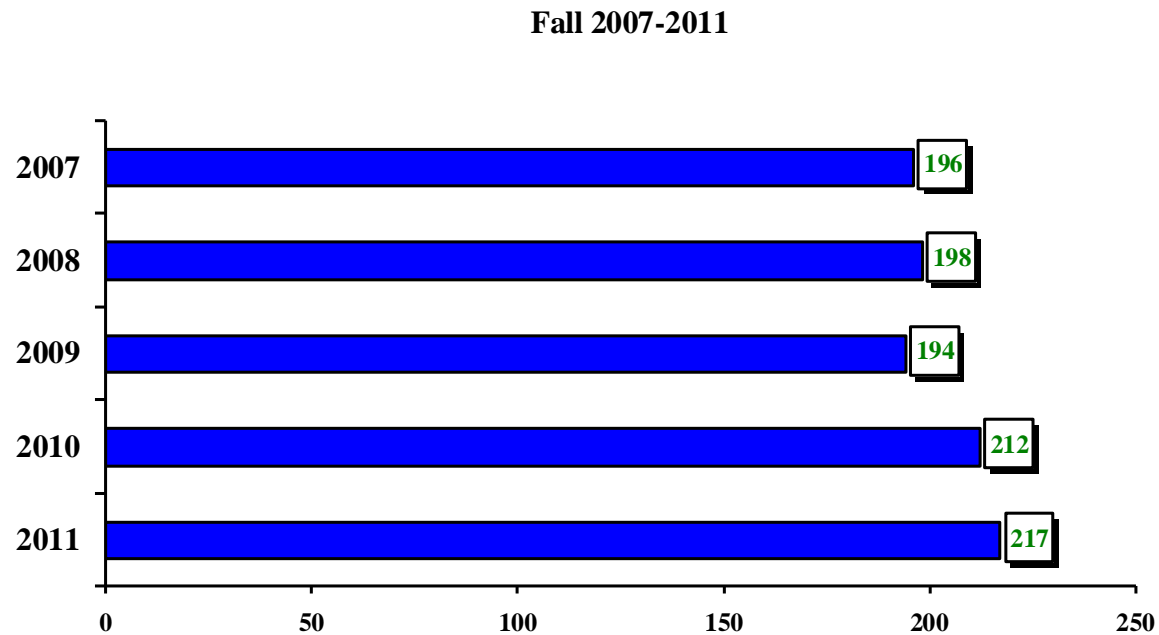

TOTAL CLASS ROOM UTILIZATION Fall 2007 - 2011

Class Room Utilization	Fall 2007	Fall 2008	Fall 2009	Fall 2010	Fall 2011
Total Rooms in Use	196	198	194	212	217

TOTAL CLASS ROOM UTILIZATION BY HOURS
Fall 2007 – 2011