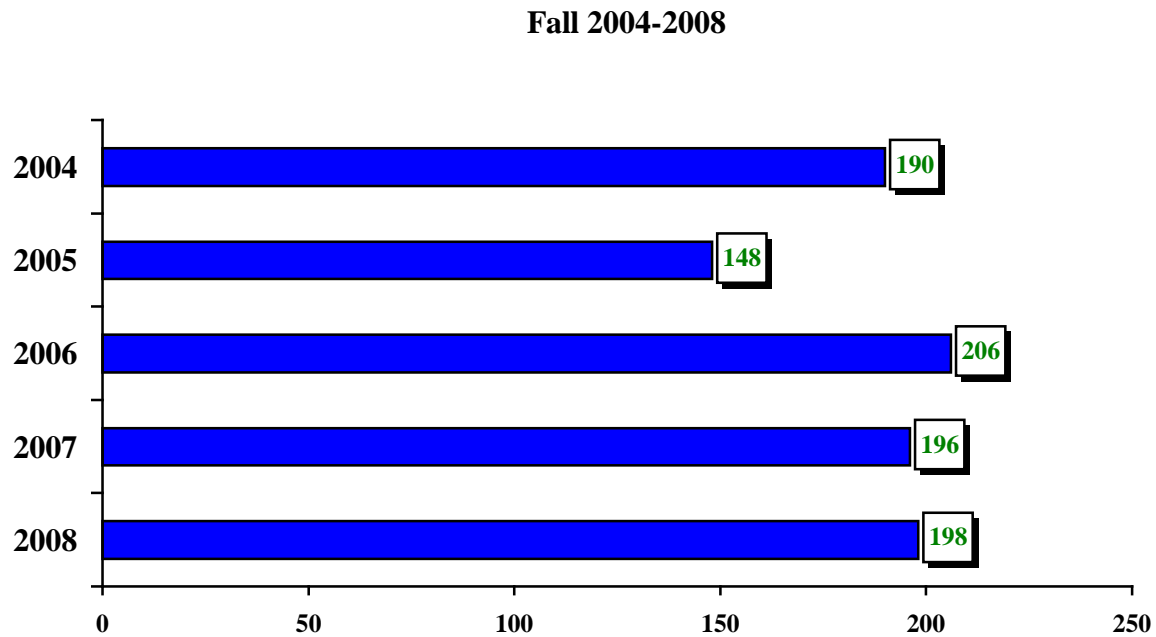

FRONT PAGE
DIVIDER
CLASSROOM INFORMATION

**BACK PAGE
DIVIDER
CLASSROOM INFORMATION**

TOTAL CLASS ROOM UTILIZATION Fall 2004 - 2008

Class Room Utilization	Fall 2004	Fall 2005	Fall 2006	Fall 2007	Fall 2008
Total Rooms in Use	190	148	206	196	198